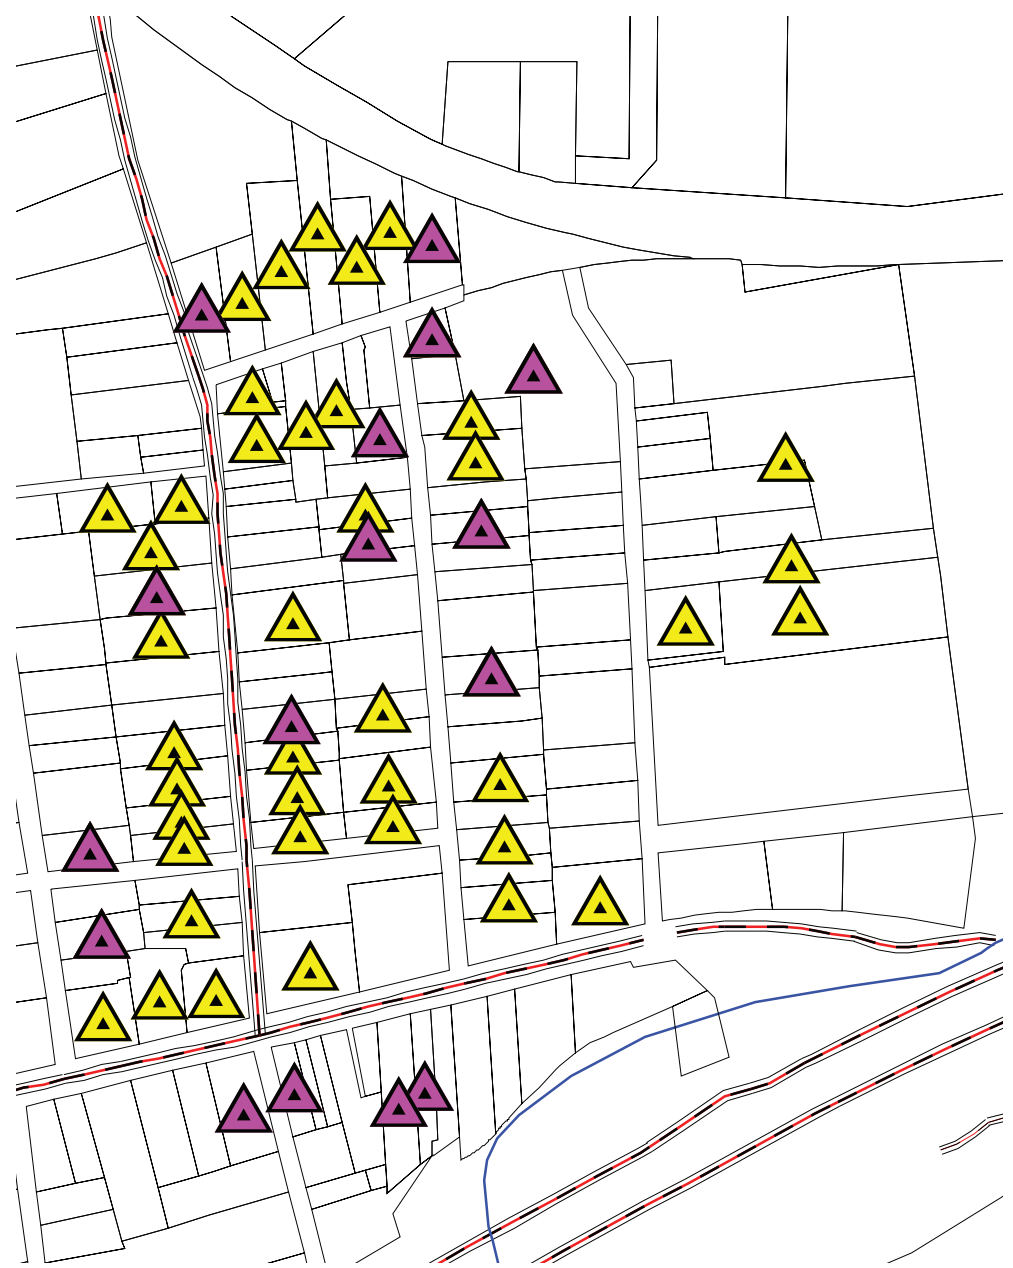

<b>HISTORIC RESOURCES</b>	
<b>STATE REGISTERED HISTORIC DISTRICTS</b>	
#	1 - COKESBURY DISTRICT
	2 - ANNANDALE DISTRICT
	3 - TURNPIKE DISTRICT
	4 - POTTERSTOWN DISTRICT
	5 - HAMDEN DISTRICT
	6 - ALLERTON DISTRICT
<b>STATE REGISTERED HISTORIC STRUCTURES</b>	
▲	STATE OF NEW JERSEY REGISTERED PROPERTIES
<b>CLINTON TOWNSHIP HISTORIC COMMISSION, SITES OF LOCAL IMPORTANCE</b>	
▲	CLINTON TOWNSHIP HISTORICAL COMMISSION'S FIELD/PREFERENCE SURVEY PROPERTIES

# ANNANDALE HISTORIC DISTRICT DETAILS

**SCALE 1:10,000**